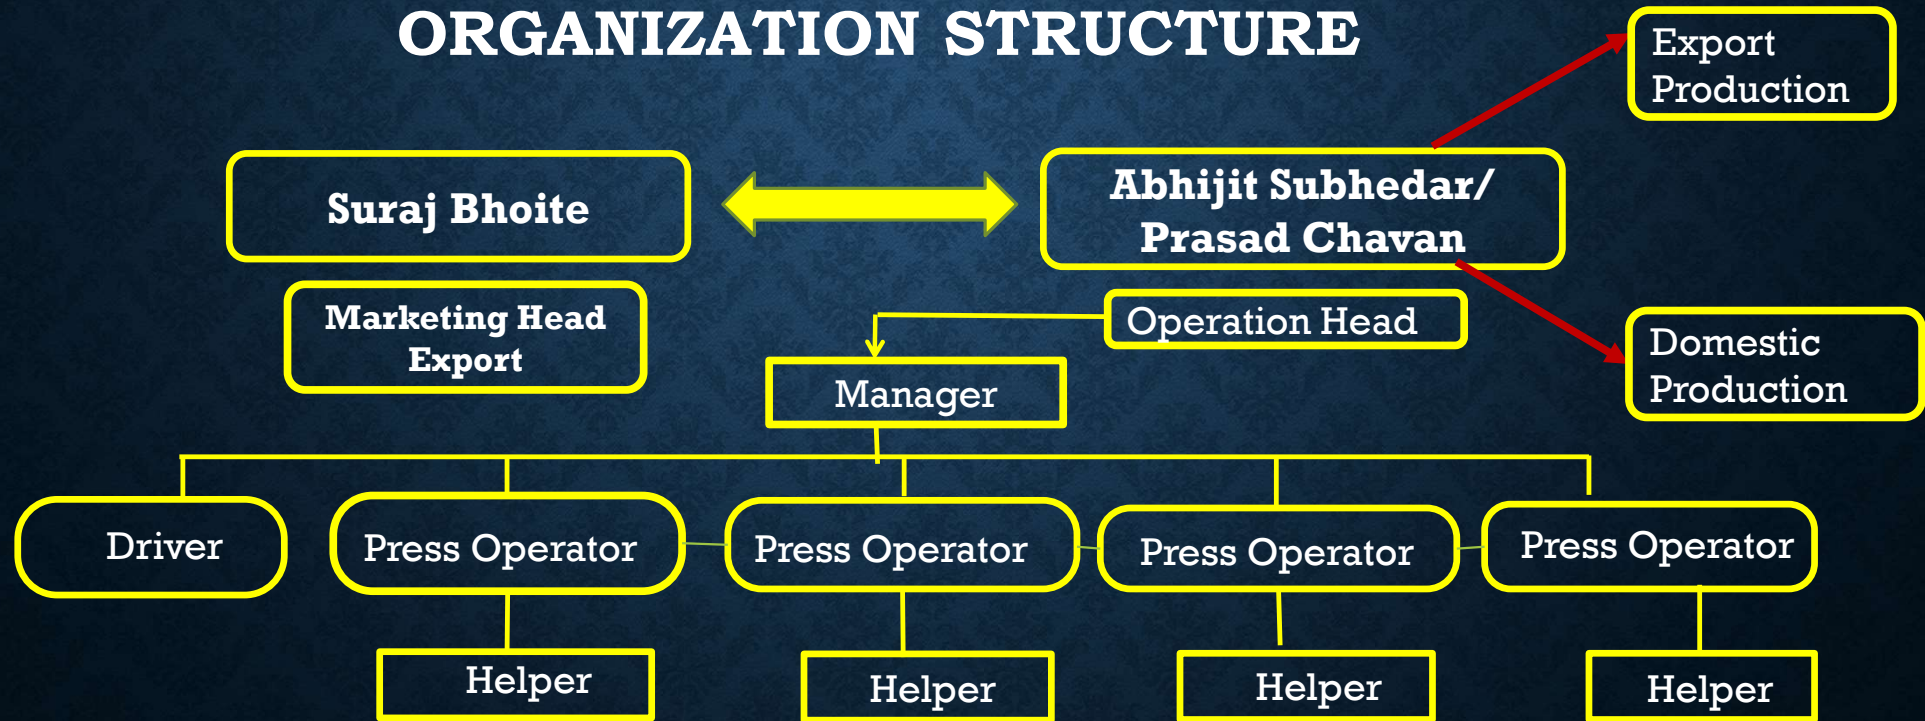

Office Address : Plot No 331, Sector No.21, Yamuna Nagar, Nigdi Pune-411044.

Factory Address :G -155,MIDC,Baramati,-413133.

E-Mail Id- marketing@varadentp.com GST No – 27BFJPD7957J1ZX

Contact No – 8369309201

ORGANIZATION STRUCTURE